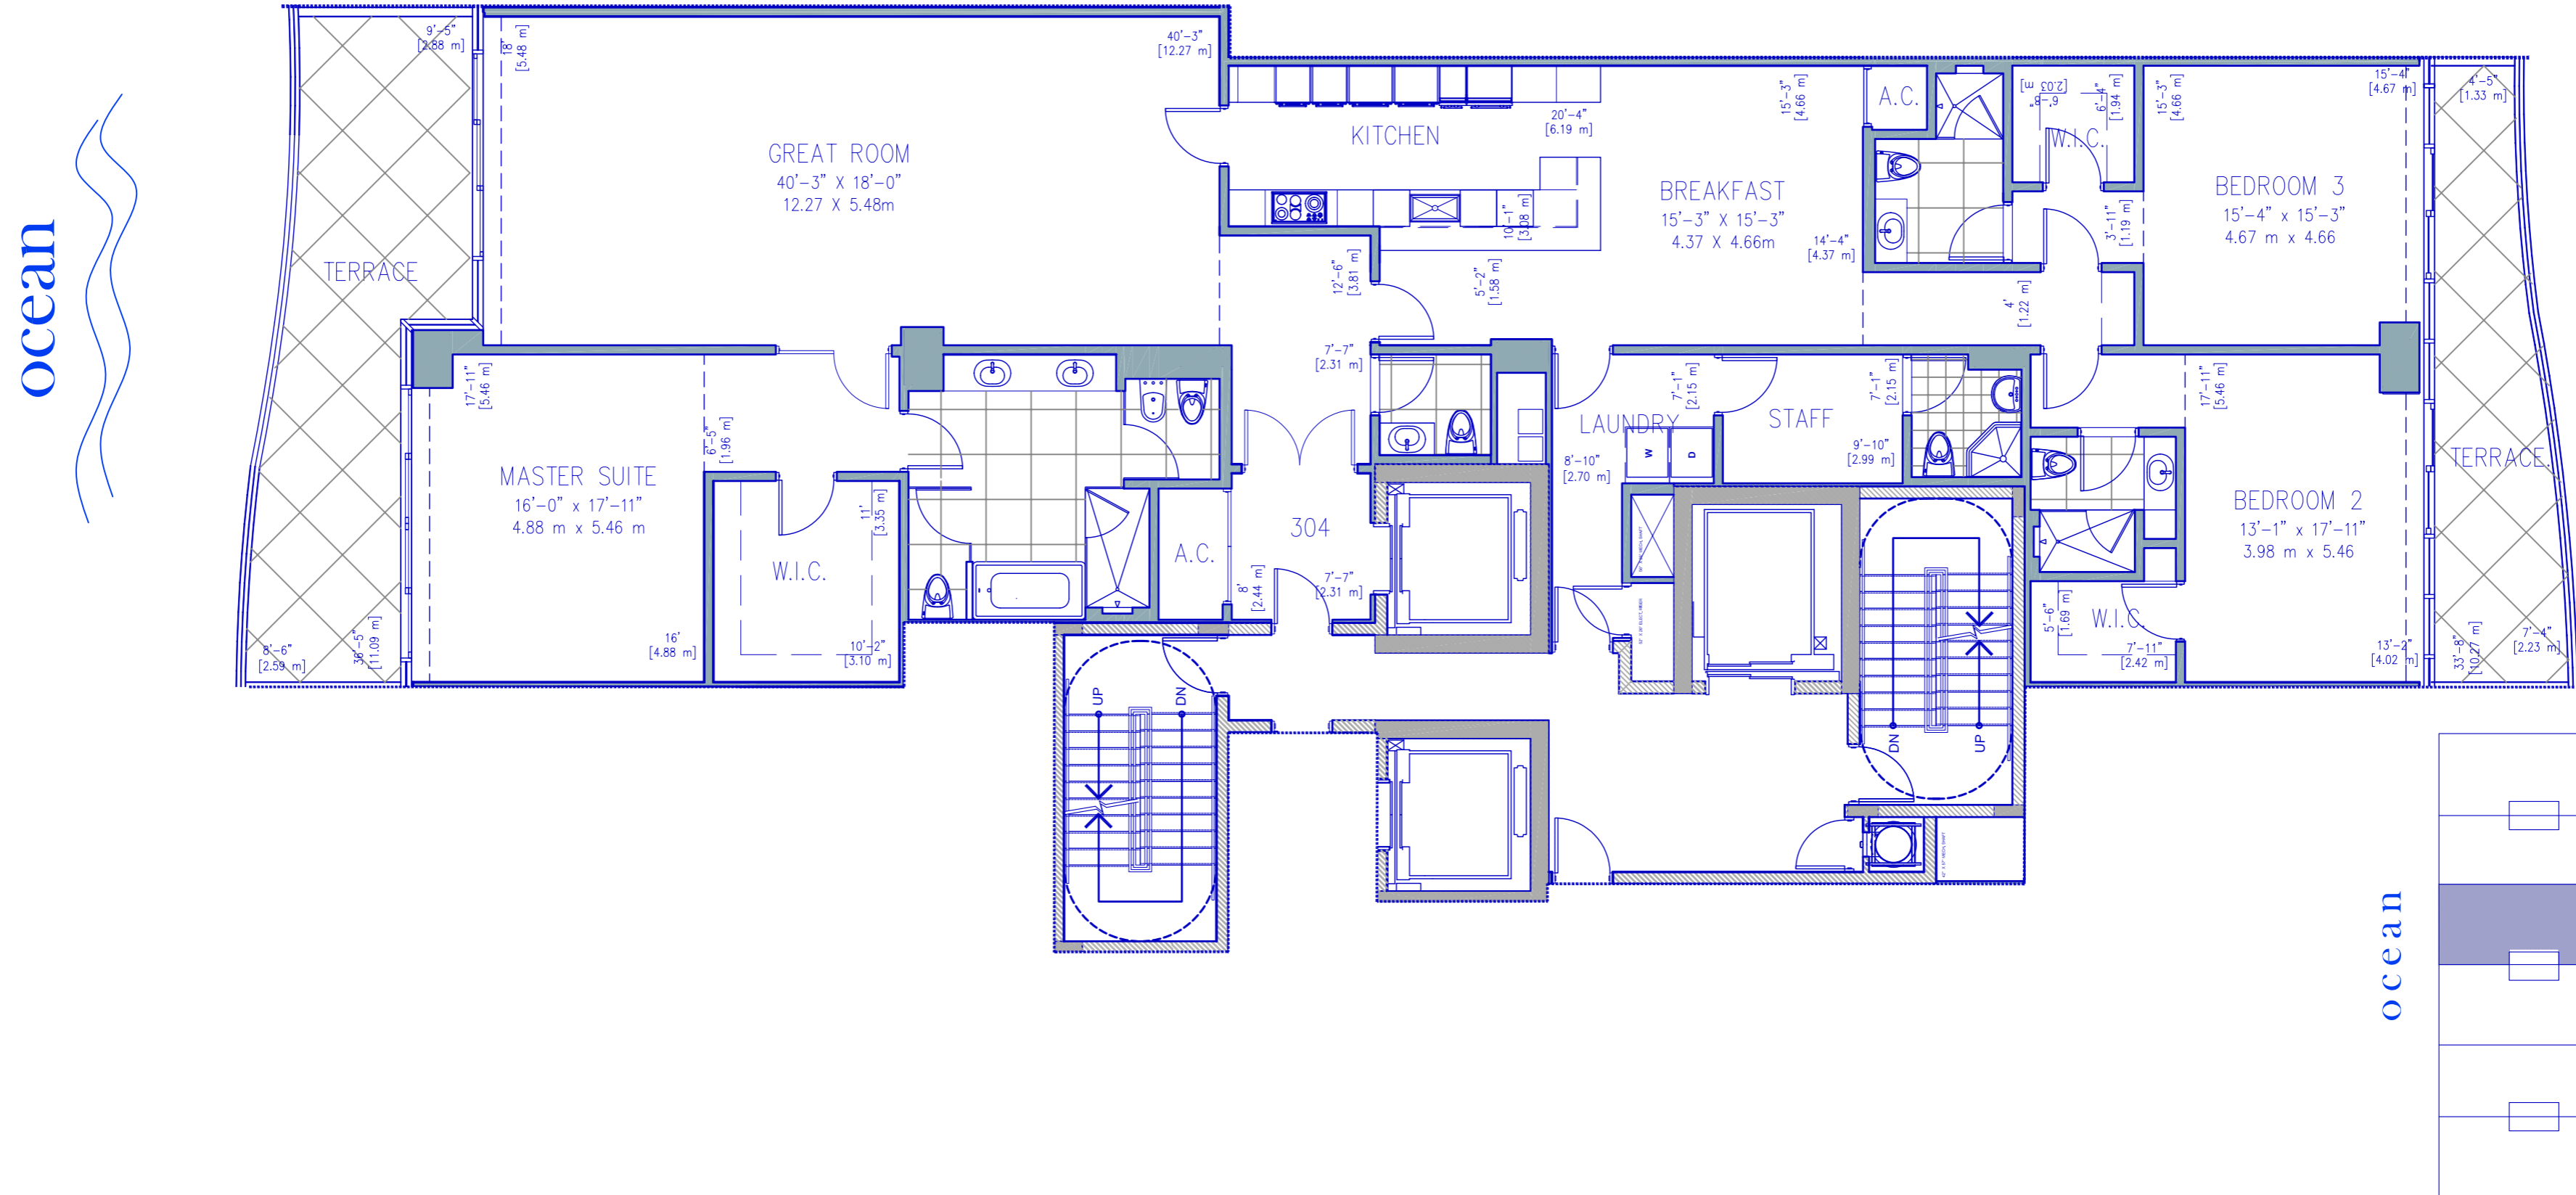

# 304

## RESIDENCE

RESIDENCE	3,378.00 sq. ft.	313.82 sq. mt.
TERRACE	555.00 sq. ft.	51.56 sq. mt.
<b>Total:</b>	<b>3,933.00 sq. ft.</b>	<b>365.38 sq. mt.</b>