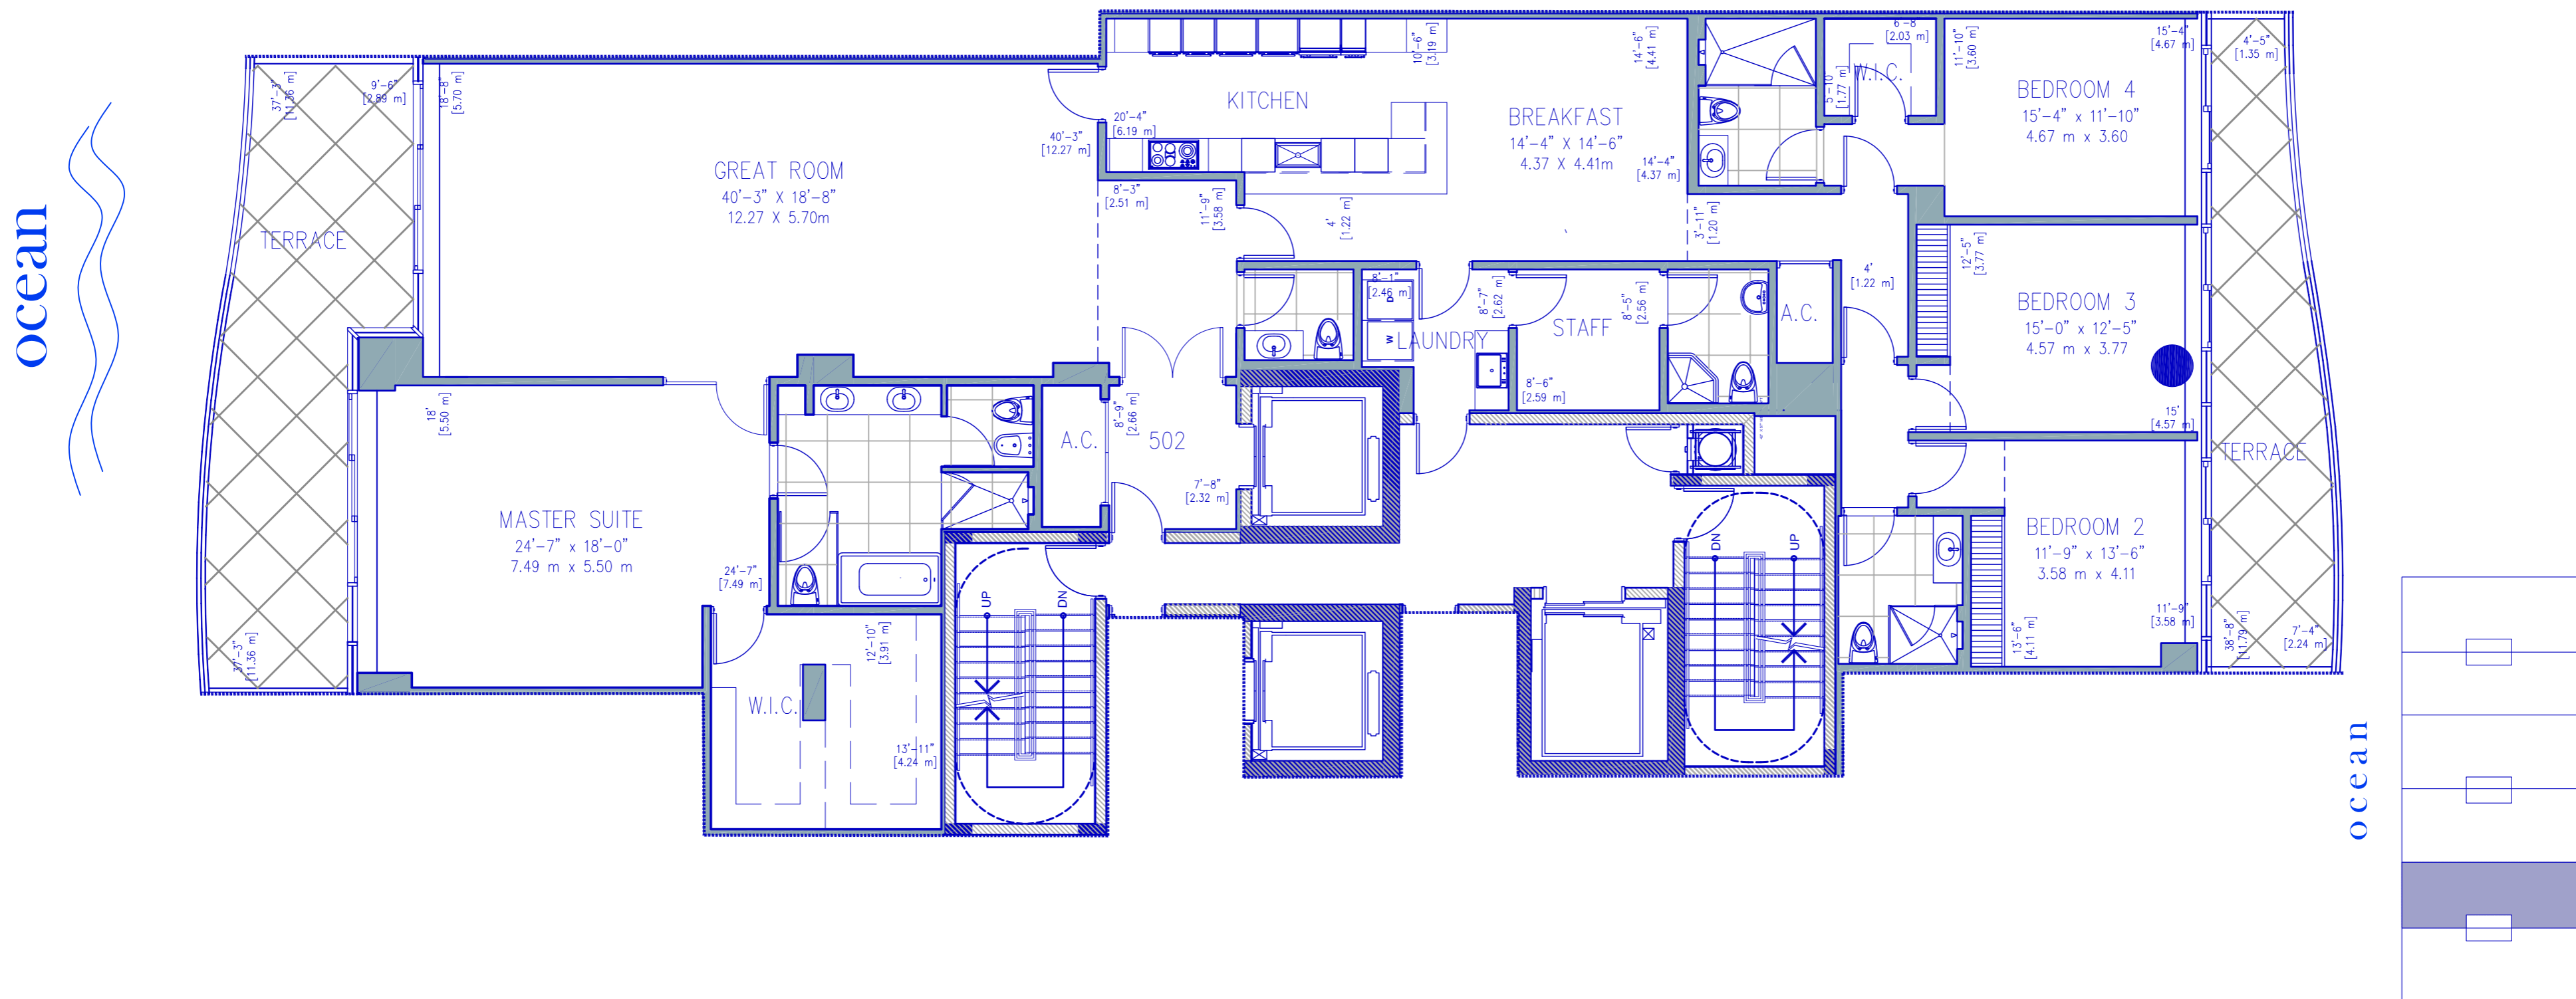

502

RESIDENCE

RESIDENCE	3,616.00 sq. ft.	339,93 sq. mt.
TERRACE	616.00 sq. ft.	57.22 sq. mt.
Total:	4,232.00 sq. ft.	397.15 sq. mt.