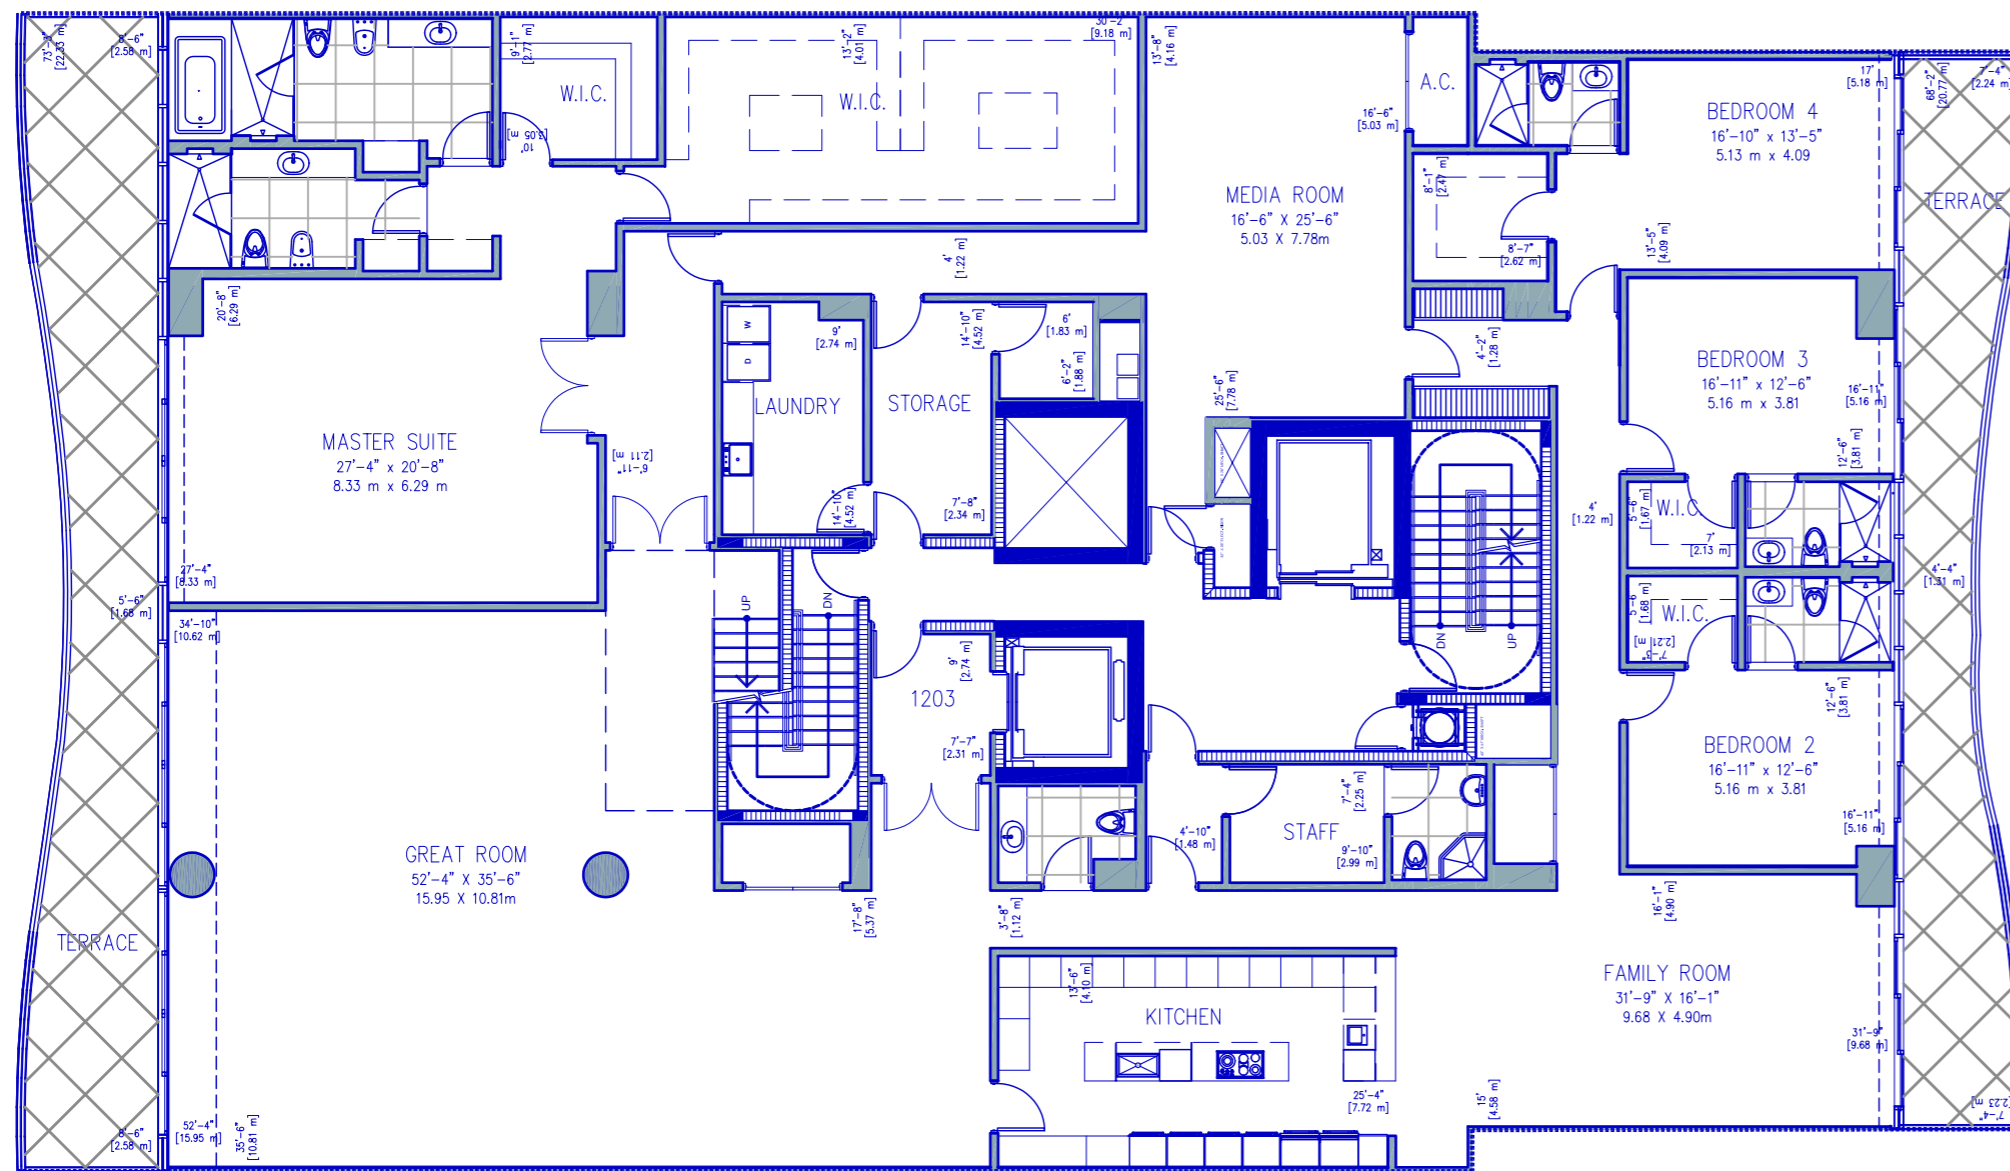

"One of a kind spectacular Residence"

P.H.2

1203 RESIDENCE

ocean

ocean

POOL DECK 4,104.00 sq. ft. 381.00 sq. mt.

RESIDENCE	6,845.00 sq. ft.	635.92 sq. mt.
TERRACE	1,116.00 sq. ft.	103.70 sq. mt.
Total:	7,961.00 sq. ft.	739.62 sq. mt.