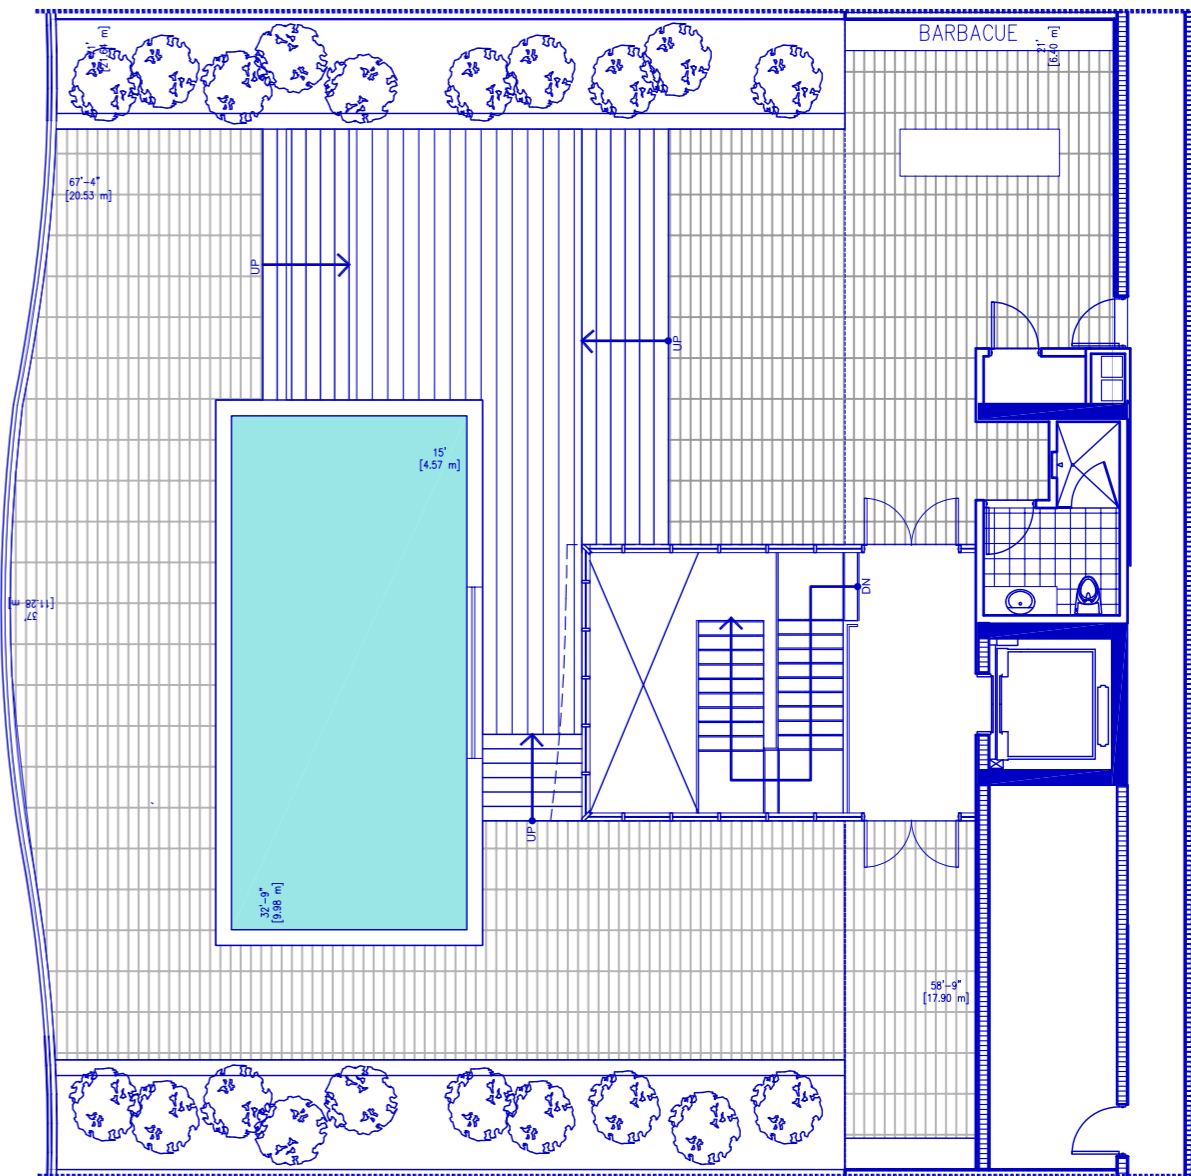

"One of a kind spectacular Residence"

P.H.2

1203 RESIDENCE

ocean

ocean

POOL DECK 4,104.00 sq. ft. 381.00 sq. mt.

RESIDENCE	6,845.00 sq. ft.	635.92 sq. mt.
TERRACE	1,116.00 sq. ft.	103.70 sq. mt.
Total:	7,961.00 sq. ft.	739.62 sq. mt.