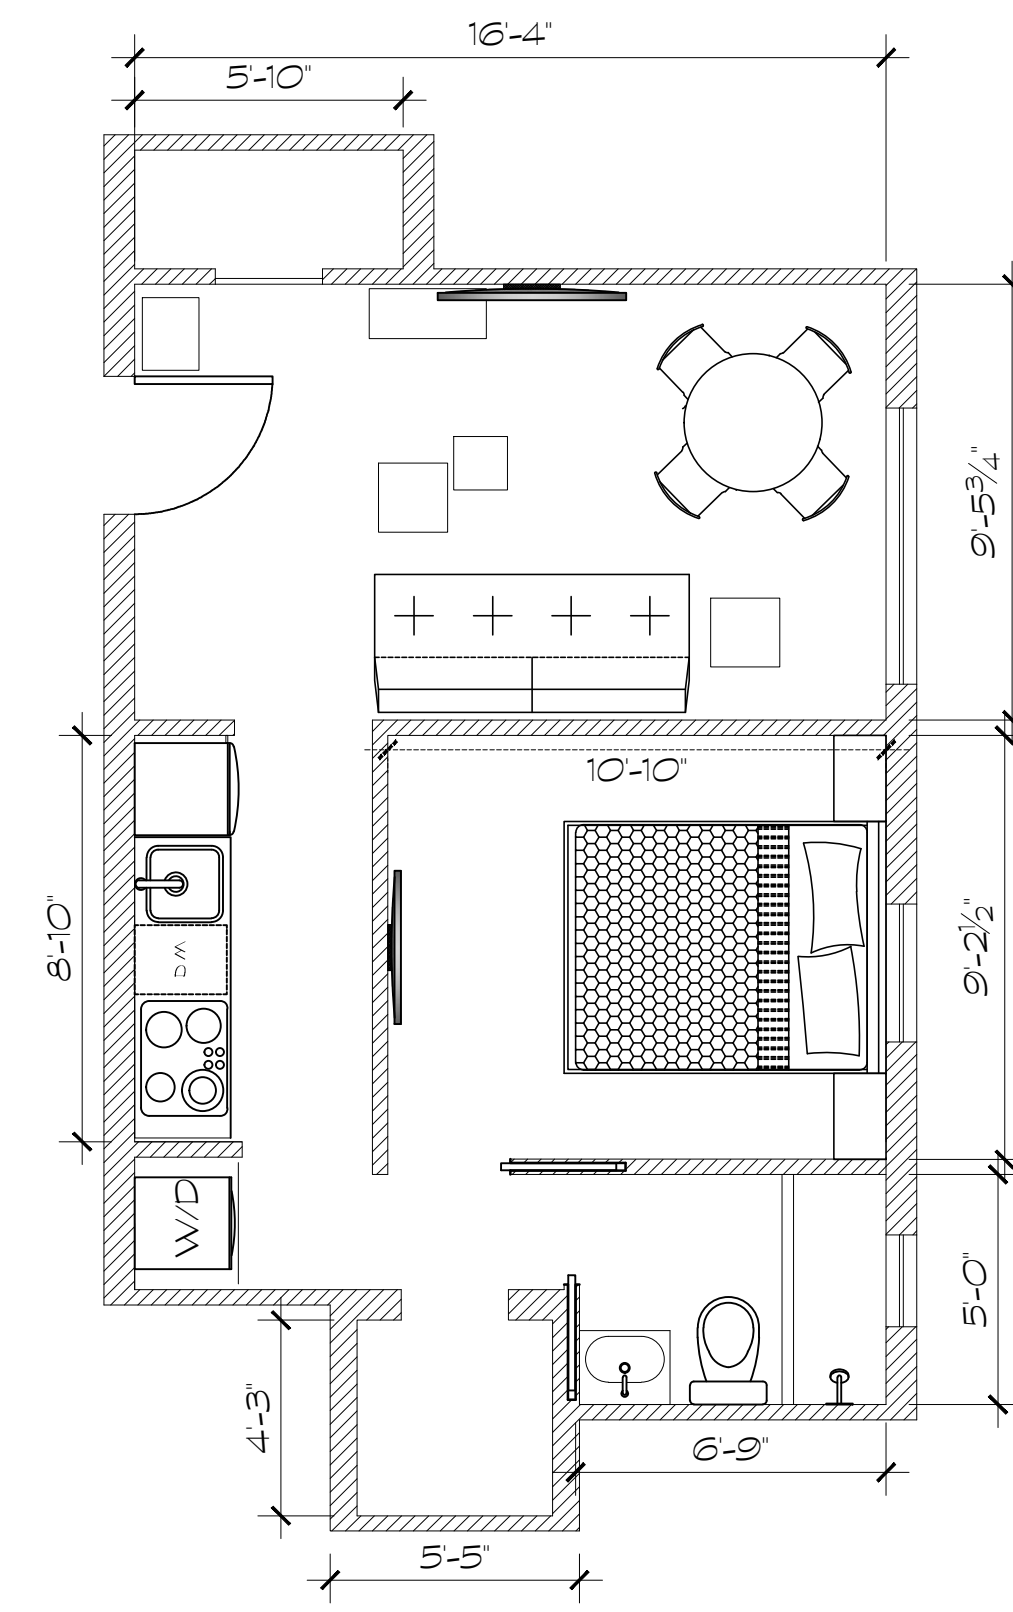

# FINAL PROPOSED LAYOUTS

600 15th Street - MIAMI BEACH FL.

**baseline**design.us  
interiorarchitecture

November 20, 2014

UNIT 6/1 (12/2) SAME AS EXISTING  
**baseline**design.us  
interiorarchitecture  
Nov. 17, 2014

UNIT 1/1 (7/2) PROPOSED 1.4  
**baseline**design.us  
interiorarchitecture  
Nov. 17, 2014

UNIT 5/1 (11/2) PROPOSED 2.1  
**baseline**design.us  
interiorarchitecture  
Nov. 17, 2014

UNIT 2/1 (8/2) PROPOSED 1.0  
**baseline**design.us  
interiorarchitecture  
Nov. 17, 2014