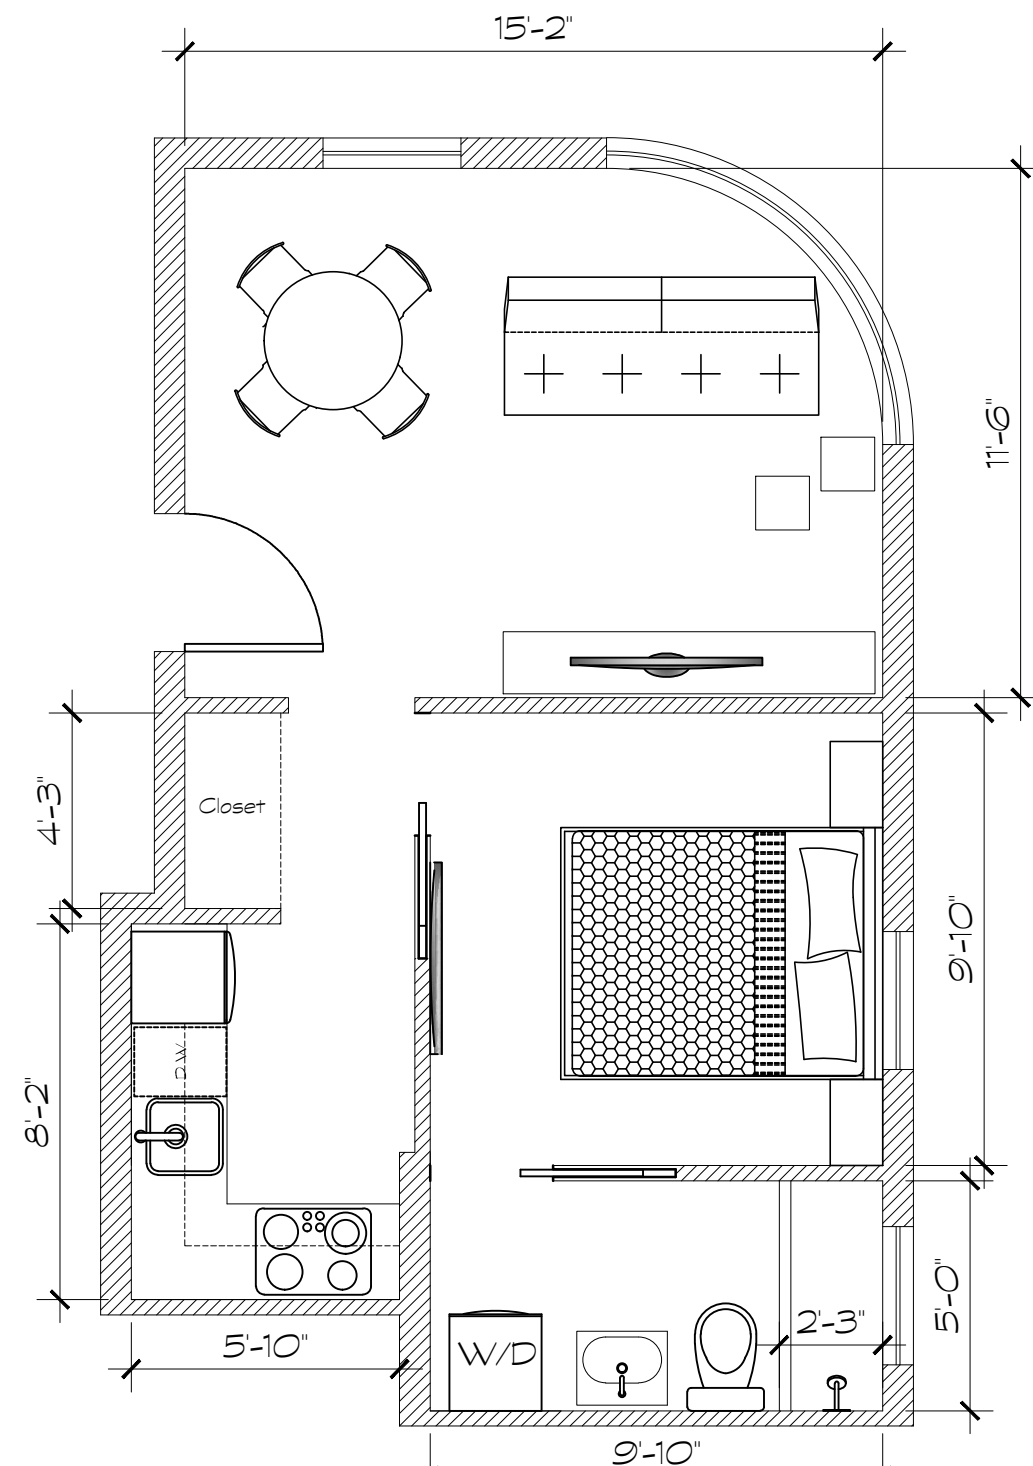

# FINAL PROPOSED LAYOUTS

600 15th Street - MIAMI BEACH FL.

**baseline**design.us  
interiorarchitecture

November 20, 2014

UNIT 6/1 (12/2) SAME AS EXISTING  
**baseline**design.us  
interiorarchitecture  
Nov. 17, 2014

UNIT 1/1 (7/2) PROPOSED 1.4  
**baseline**design.us  
interiorarchitecture  
Nov. 17, 2014

UNIT 5/1 (11/2) PROPOSED 2.1  
**baseline**design.us  
interiorarchitecture  
Nov. 17, 2014

UNIT 2/1 (8/2) PROPOSED 1.0  
**baseline**design.us  
interiorarchitecture  
Nov. 17, 2014