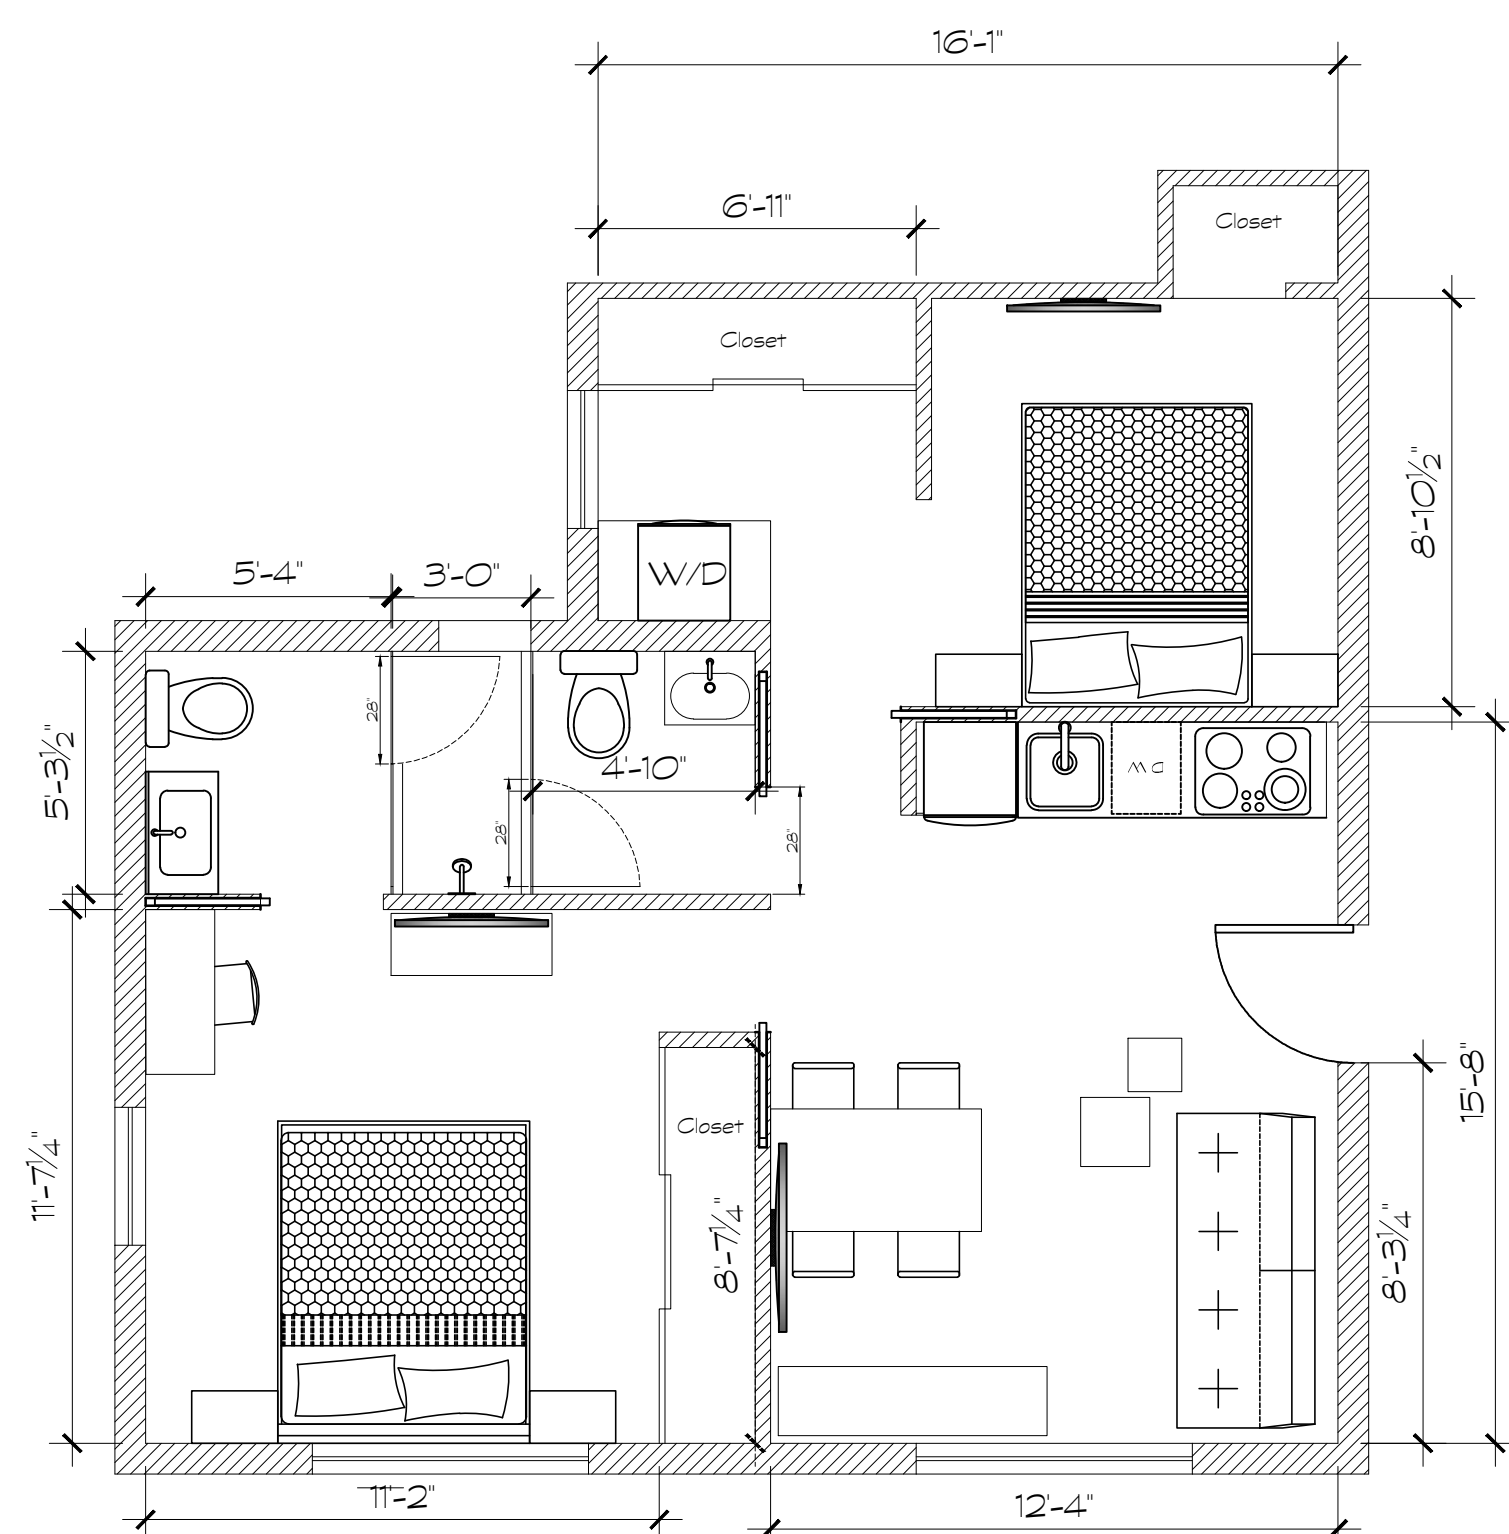

# FINAL PROPOSED LAYOUTS

600 15th Street - MIAMI BEACH FL.

**baseline**design.us  
interiorarchitecture

November 20, 2014

UNIT 6/1 (12/2) SAME AS EXISTING  
**baseline**design.us  
interiorarchitecture  
Nov. 17, 2014

UNIT 1/1 (7/2) PROPOSED 1.4  
**baseline**design.us  
interiorarchitecture  
Nov. 17, 2014

UNIT 5/1 (11/2) PROPOSED 2.1  
**baseline**design.us  
interiorarchitecture  
Nov. 17, 2014

UNIT 2/1 (8/2) PROPOSED 1.0  
**baseline**design.us  
interiorarchitecture  
Nov. 17, 2014

UNIT 4/1 (10/2) PROPOSED 2.3  
**baseline**design.us  
interiorarchitecture  
Nov. 17, 2014

UNIT 3/1 (9/2) PROPOSED 3.0  
**baseline**design.us  
interiorarchitecture  
Nov. 17, 2014