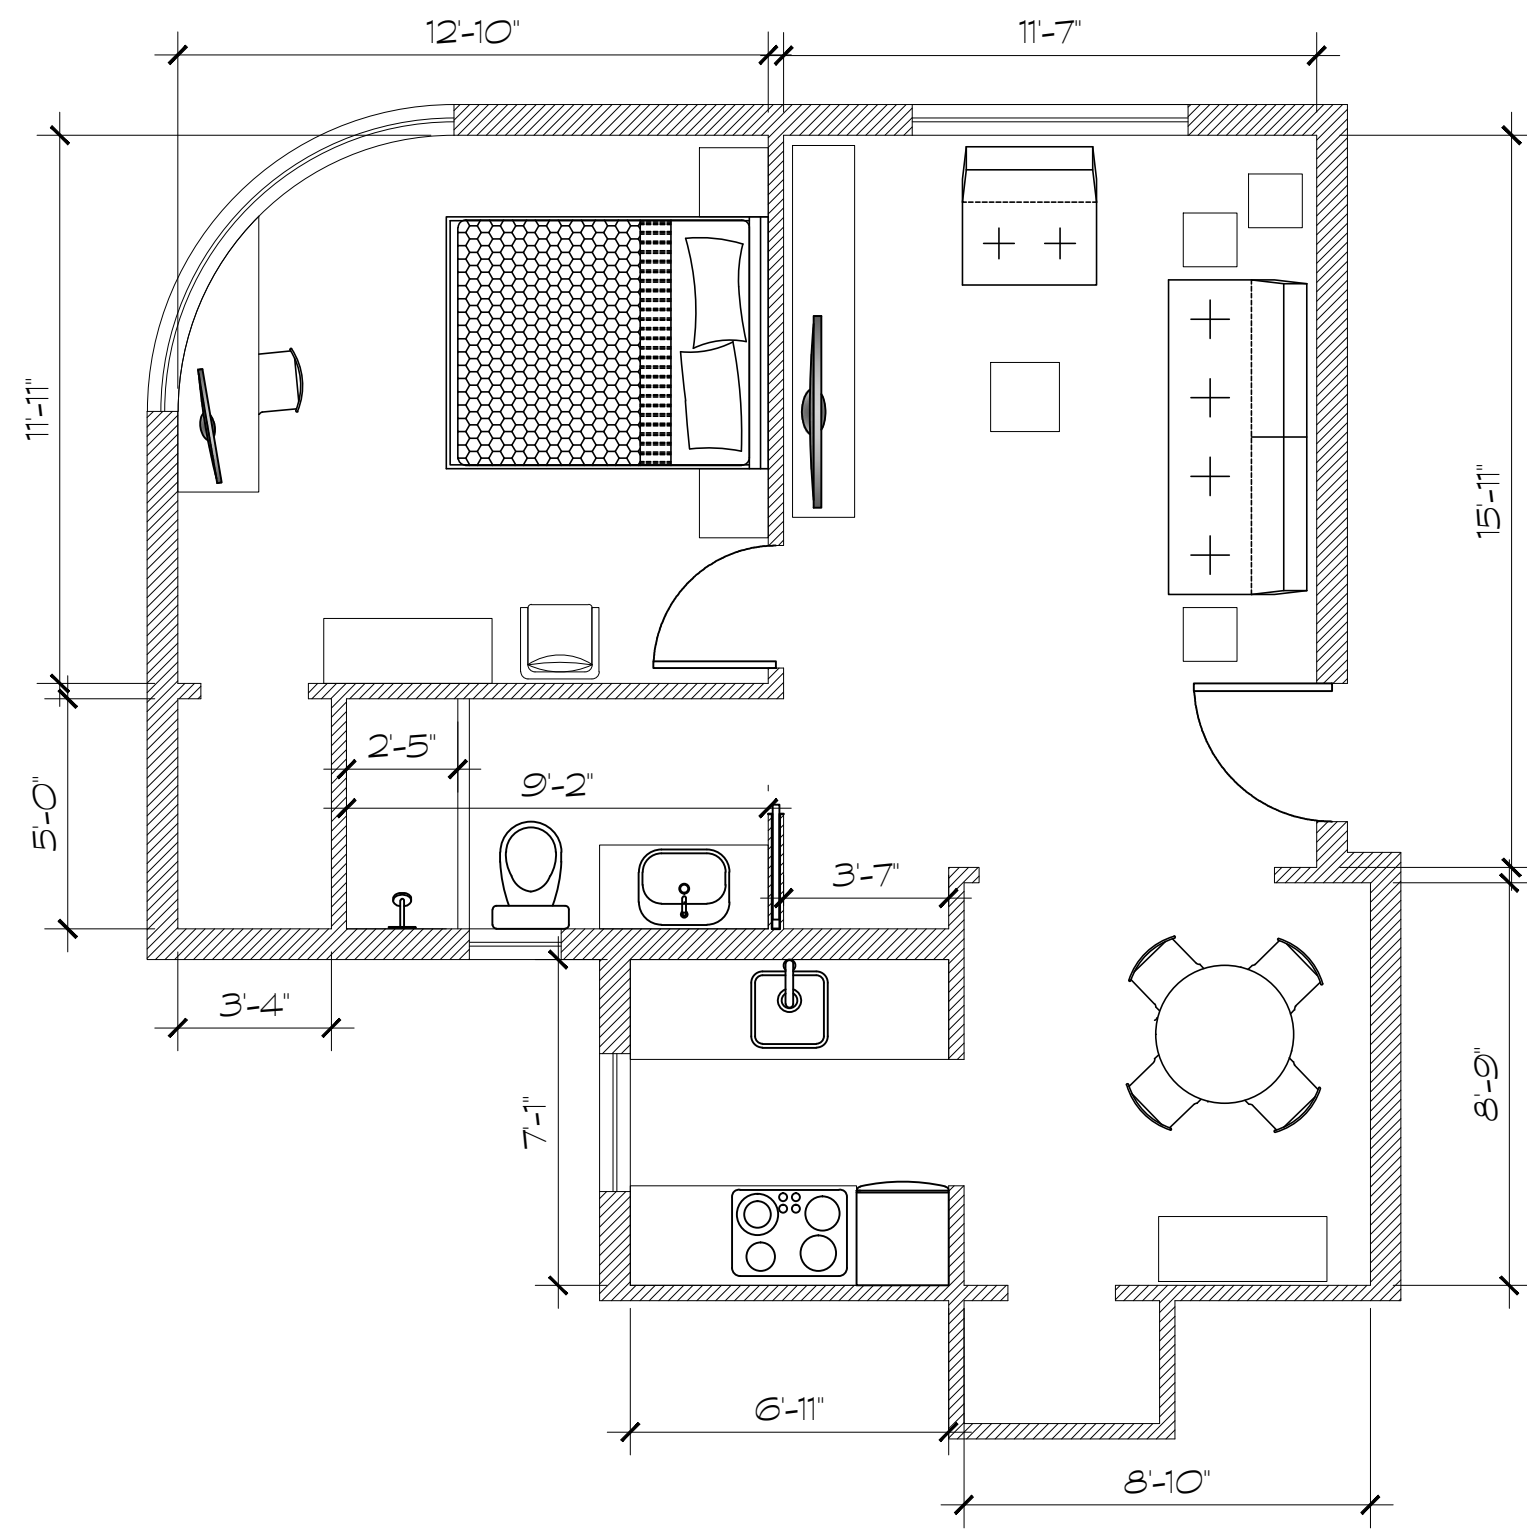

# FINAL PROPOSED LAYOUTS

600 15th Street - MIAMI BEACH FL.

**baseline**design.us  
interiorarchitecture

November 20, 2014

UNIT 6/1 (12/2) SAME AS EXISTING  
**baseline**design.us  
interiorarchitecture  
Nov. 17, 2014

UNIT 1/1 (7/2) PROPOSED 1.4  
**baseline**design.us  
interiorarchitecture  
Nov. 17, 2014

UNIT 5/1 (11/2) PROPOSED 2.1  
**baseline**design.us  
interiorarchitecture  
Nov. 17, 2014

UNIT 2/1 (8/2) PROPOSED 1.0  
**baseline**design.us  
interiorarchitecture  
Nov. 17, 2014

UNIT 4/1 (10/2) PROPOSED 2.3  
**baseline**design.us  
interiorarchitecture  
Nov. 17, 2014

UNIT 3/1 (9/2) PROPOSED 3.0  
**baseline**design.us  
interiorarchitecture  
Nov. 17, 2014