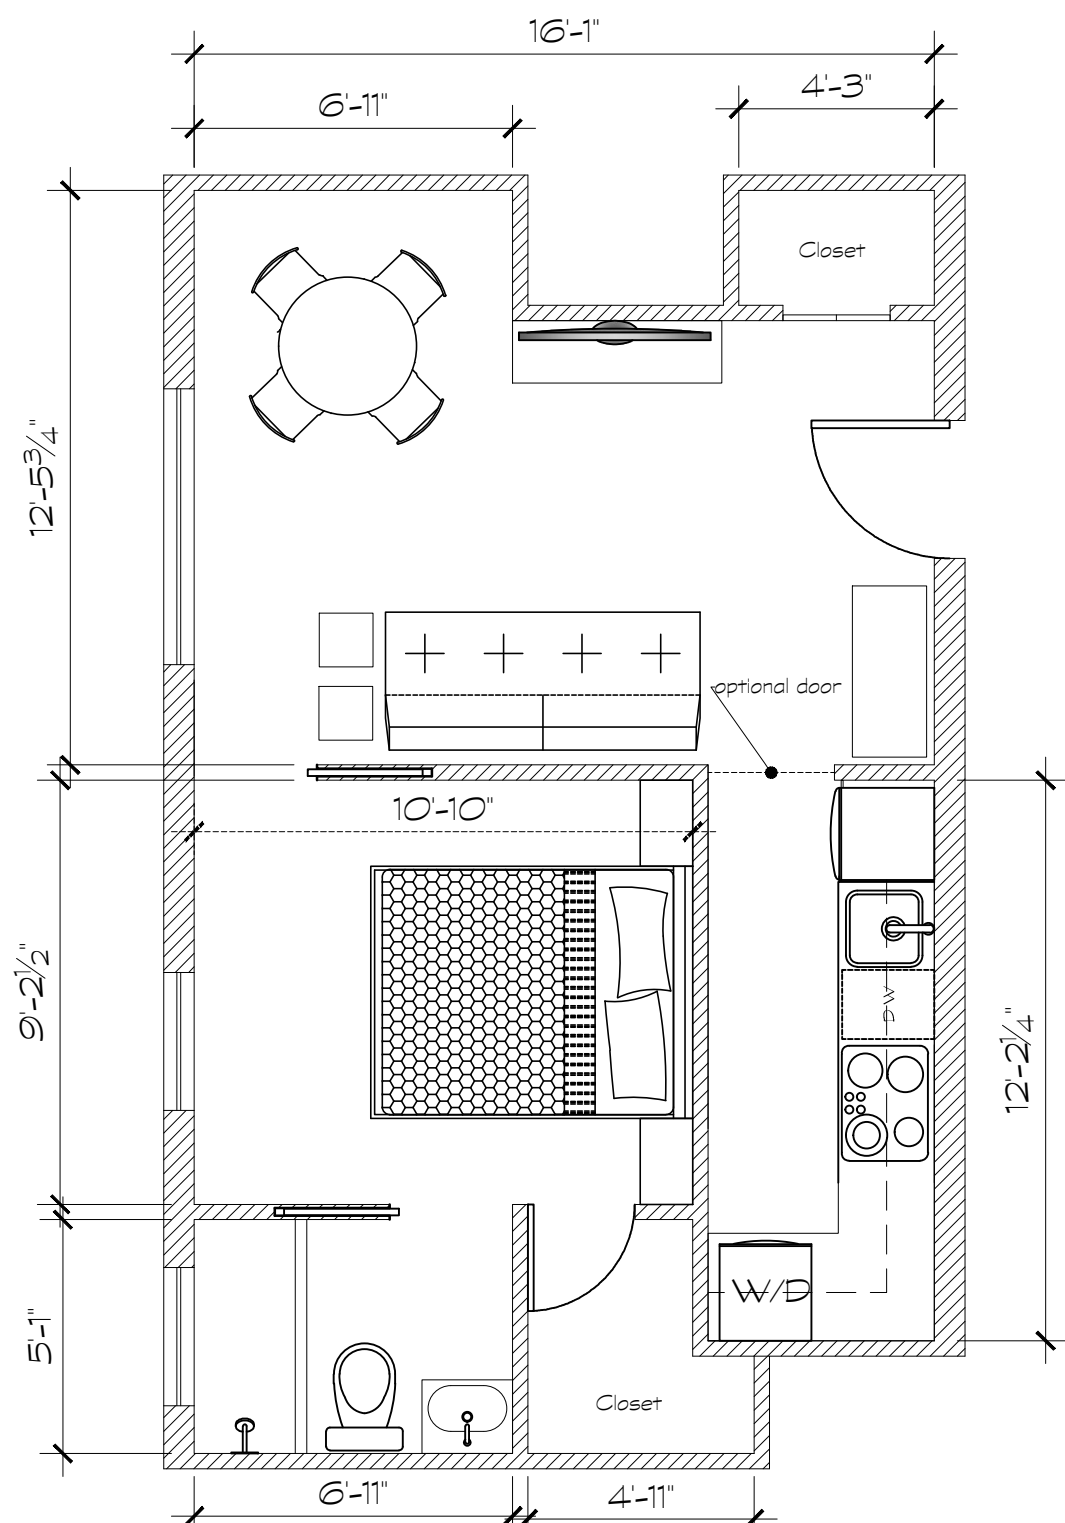

# FINAL PROPOSED LAYOUTS

600 15th Street - MIAMI BEACH FL.

**baseline**design.us  
interiorarchitecture

November 20, 2014

UNIT 6/1 (12/2) SAME AS EXISTING  
**baseline**design.us  
interiorarchitecture  
Nov. 17, 2014

UNIT 1/1 (7/2) PROPOSED 1.4  
**baseline**design.us  
interiorarchitecture  
Nov. 17, 2014

UNIT 5/1 (11/2) PROPOSED 2.1  
**baseline**design.us  
interiorarchitecture  
Nov. 17, 2014

UNIT 2/1 (8/2) PROPOSED 1.0  
**baseline**design.us  
interiorarchitecture  
Nov. 17, 2014